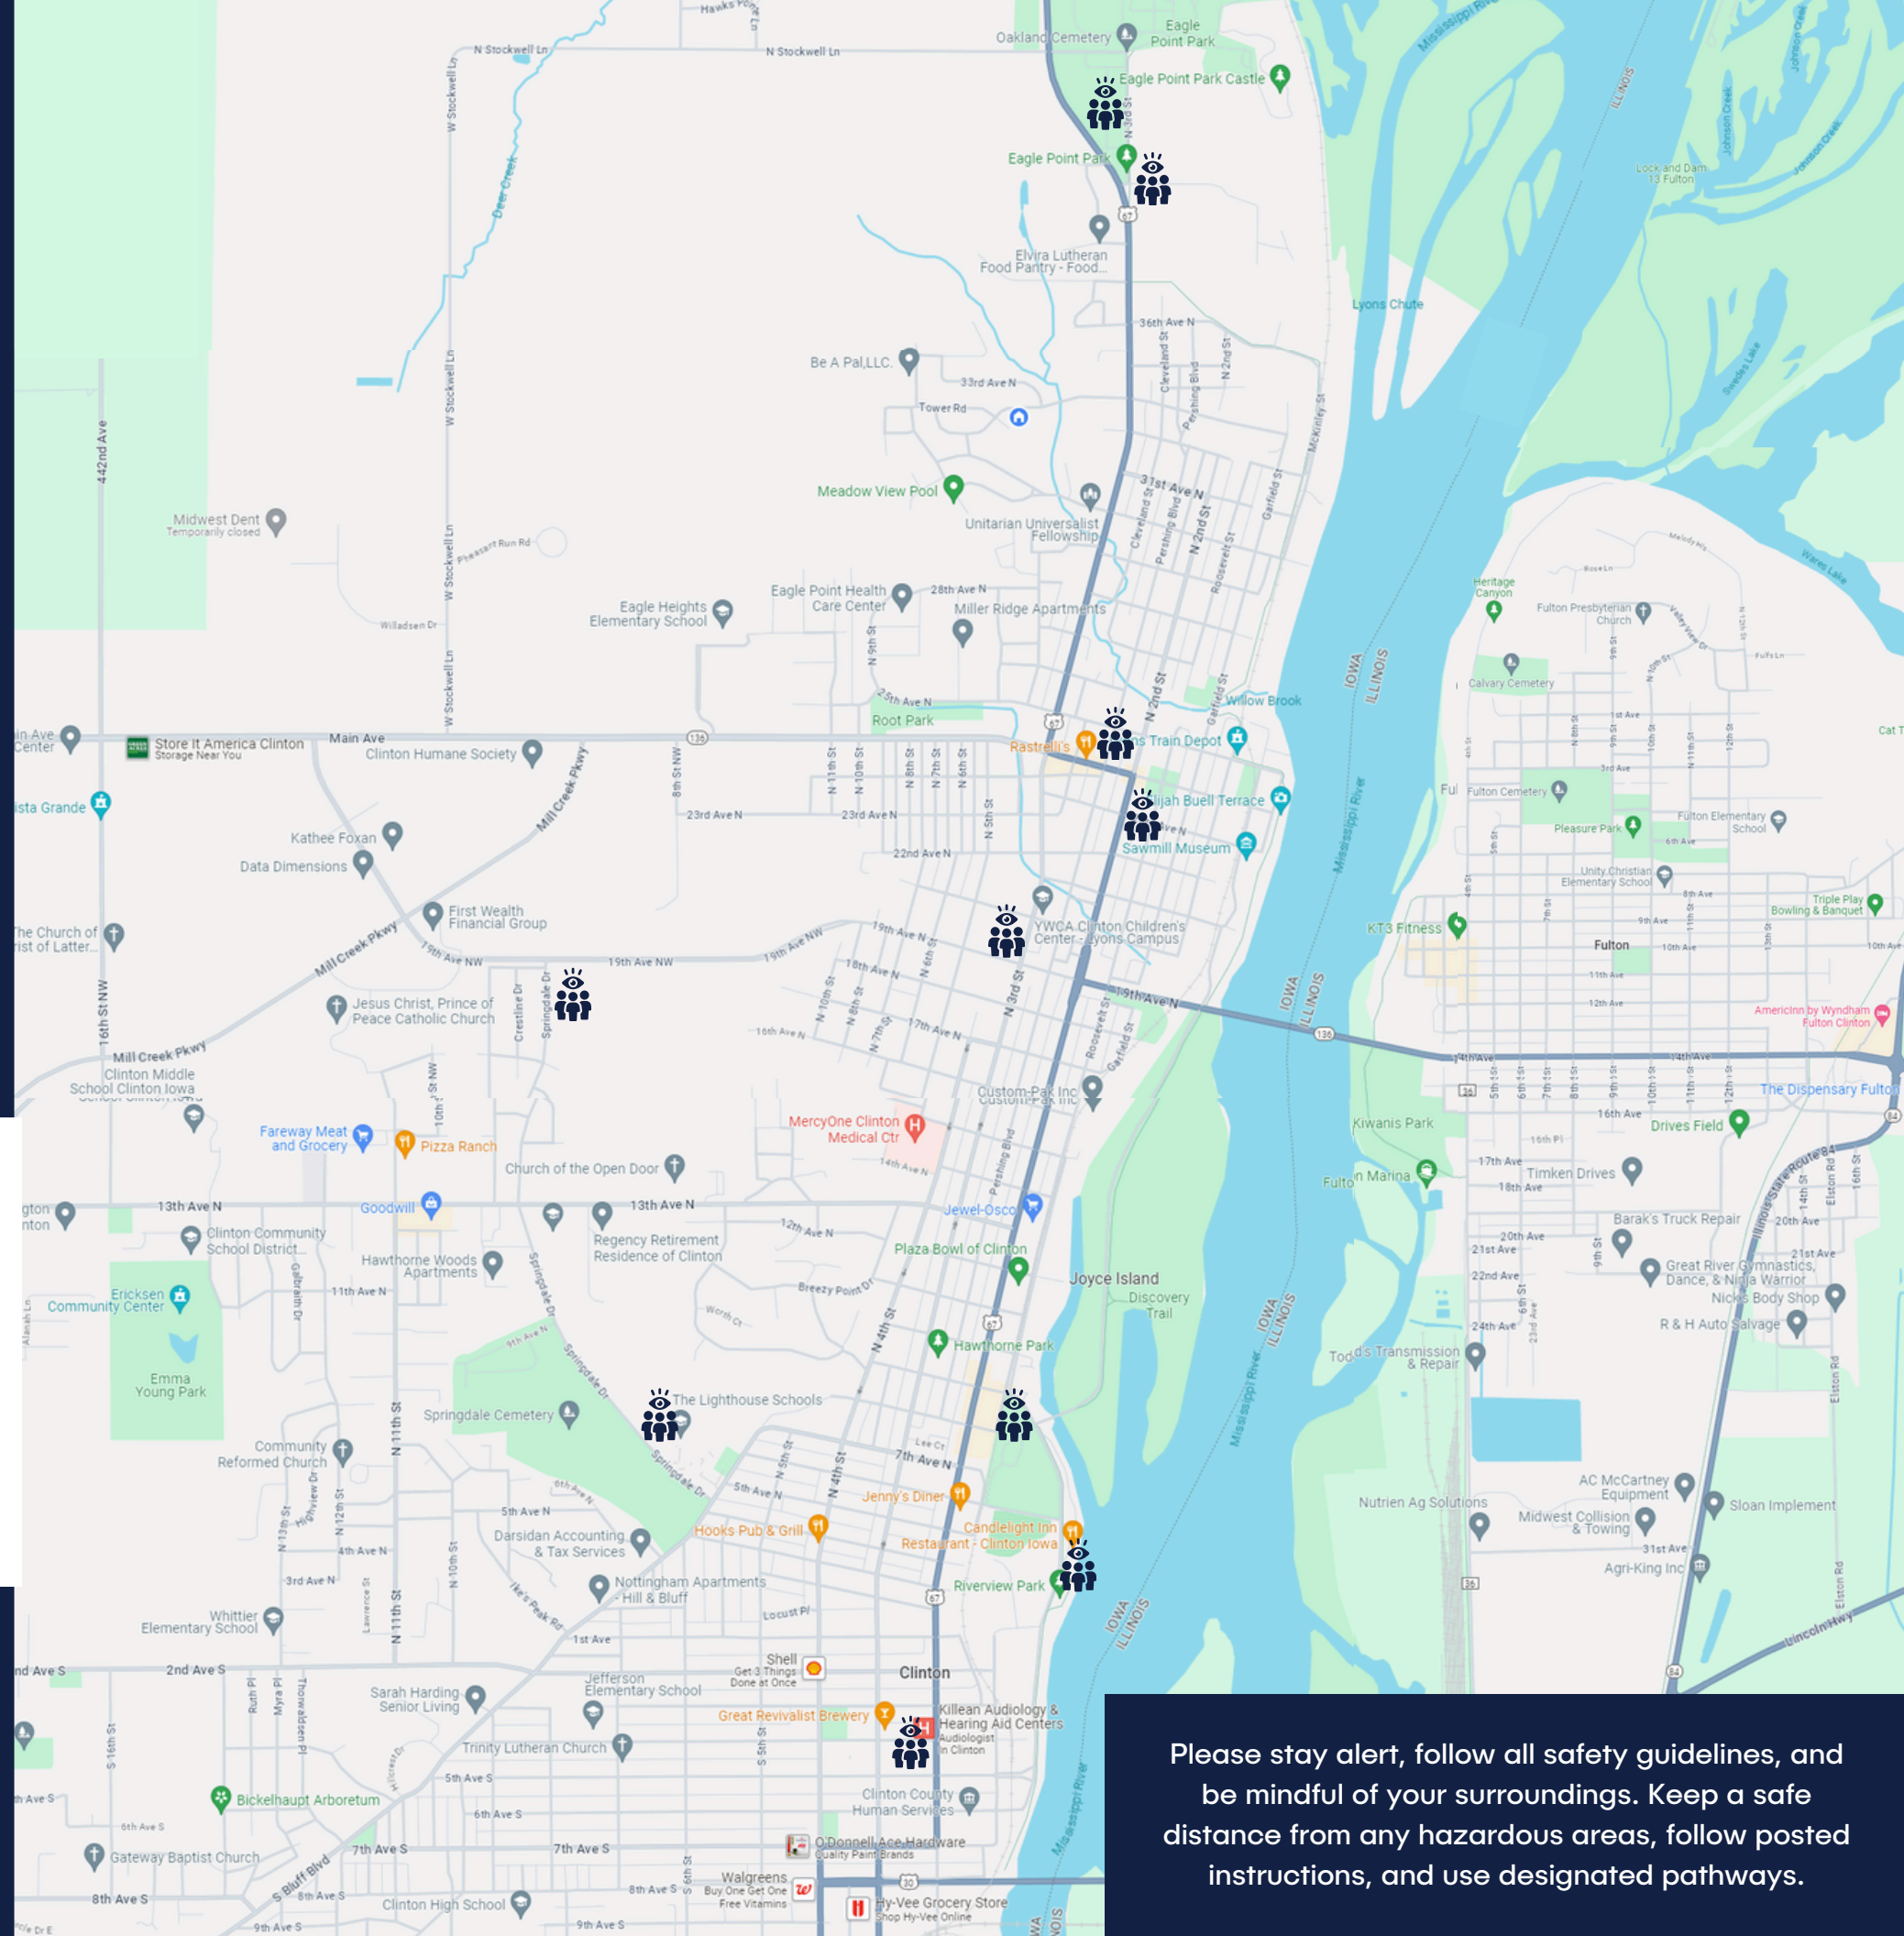

SPECTATOR MAP

Hy-Vee POST RACE PARTY

FOR MORE DETAILS OR TO REGISTER
WWW.CLINTONHALFMARATHON.COM

DOWNTOWN CLINTON, 200 BLOCK OF 5TH AVE S, CLINTON IOWA

eliminating racism
empowering women
ywca

Please stay alert, follow all safety guidelines, and be mindful of your surroundings. Keep a safe distance from any hazardous areas, follow posted instructions, and use designated pathways.